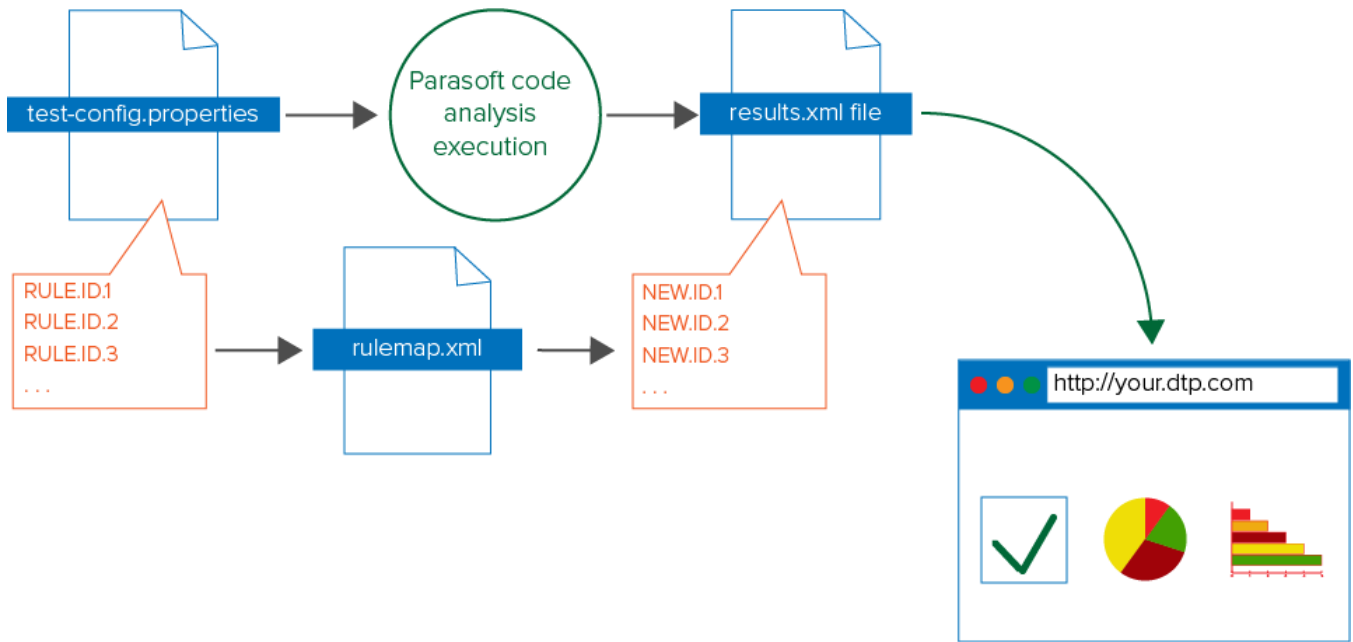

:

- 
- 
- 

Parasoft Parasoft Parasoft

("") .rule Parasoft Parasoft RuleWizard [RuleWizard](#)

Parasoft C++testdotTESTJtest SOAtest

10.x Parasoft DTP UI

Parasoft Compliance Pack Compliance Pack Compliance Pack DTP

- [Automotive Compliance Pack for DTP 5.4.2](#)
- [Security Compliance Pack for DTP 5.4.2](#)

*Compliance Pack*

ID Parasoft